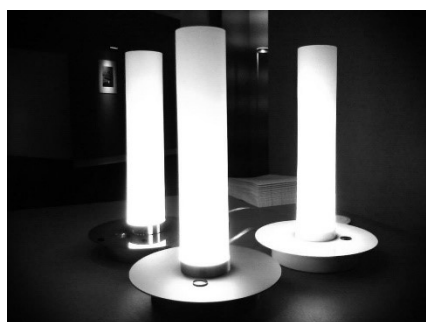

CANDLE

2250/011

2250/016

2250/017

Candle

Design by Cristian Cubiña