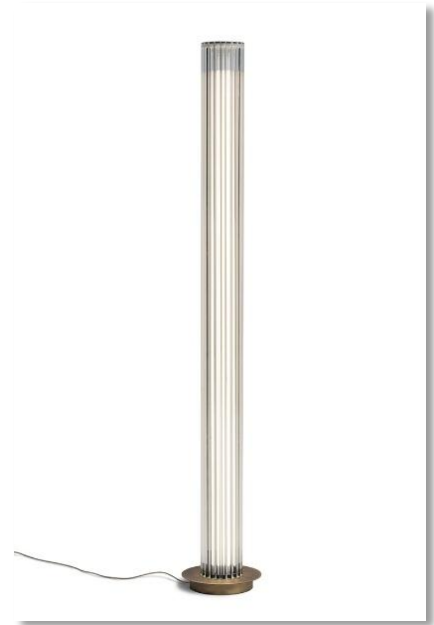

#### TOTEM I

**Totem I** es un pie de salón decorativo que incorpora un cilindro de cristal de borosilicato estriado que lo convierte en columna luminosa en toda su longitud. **Totem I** proporciona, pues, luz a todo su alrededor al proyectar luminosidad a 360 grados.

**Totem I** está formada por un único modelo de 150cm de altura. La pantalla es de cristal de borosilicato estriado transparente, de un diámetro de 15cm. La estructura está compuesta por la base y la cubierta superior, ambas de hierro, en dos acabados: pintado negro texturizado, y baño electrolítico en bronce satinado. La luminaria incorpora dos portalámparas G13, uno en cada extremo, y la fuente de luz es un tubo LED T8 de 150cm.

# Totem I

January 2022

Design: Cristian Cubiñá

In its first product launch of 2022, **ALMA Light** presents its new creation by designer Cristian Cubiñá. This is **Totem I**, a decorative floor lamp that combines iron and glass, and whose most visible feature is its fluted glass cylinder that forms a beautiful luminous column along its entire length. **Totem I**, with an original design with retro touches, transmits strength and solidity despite its transparency, and is designed to provide general light to the space.

### TOTEM I

**Totem I** is a decorative floor lamp that includes a fluted borosilicate glass cylinder that turns this fixture into a light column along its entire length. **Totem I** therefore provides light to the whole space around it by projecting light at 360 degrees.