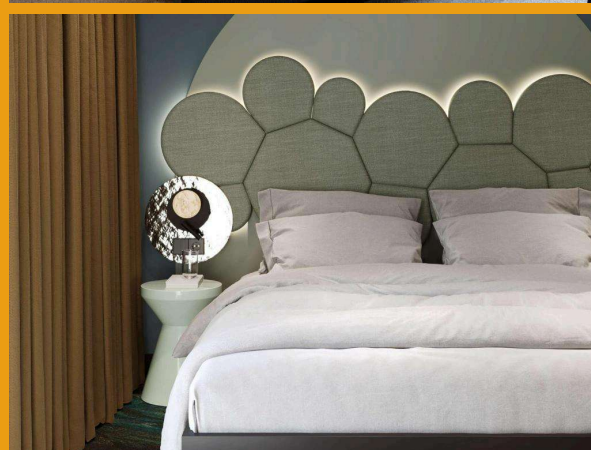

# ALMA light

Barcelona

Projects we love...  
Tribeca in Annecy (France)

[View online version](#)

Annecy is a charming city on the shores of the lake of the same name, located in the French Alps, an area of great tourist interest. In this context, today we would like to highlight a project at the MERCURE ANNECY CENTRE hotel of this town, where the TRIBECA collection, designed by Jordi Llopis, takes center stage in its bedrooms.

The interior design concept is original and eclectic, integrating different styles with an interesting and harmonious overall result. The TRIBECA sconce looks great there, with its handcrafted feel and Art Deco touch, its clever combination of iron and alabaster, plus the LED technology suitable both for softly illuminating the room through the alabaster, and for reading moments that require a more powerful LED adjustable arm.