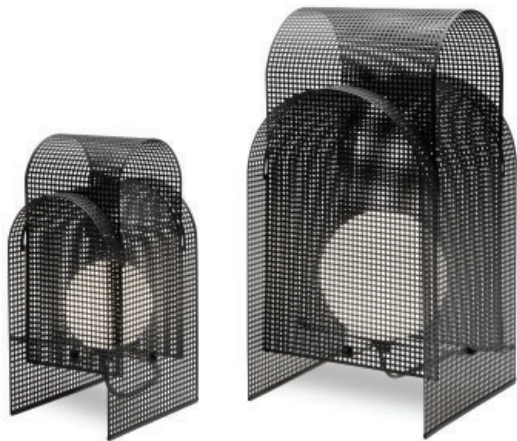

Fold

Design by Andrea Gelpí