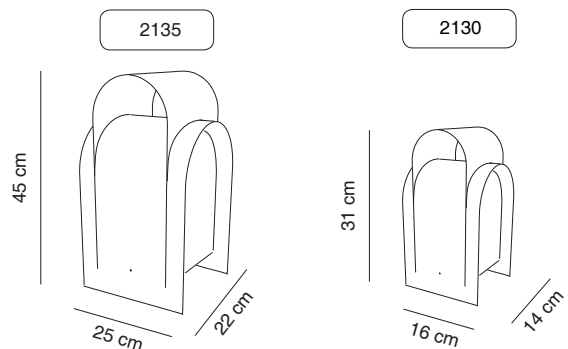

Sin regulador. Versión regulable consultar
Without dimmer. Dimmable version: please contact us

Lámpara no incluida
Lamp not included

G9 LED

- Ref. 2130/010 31cm barniz metalizado dorado **metallic varnish gold**
- Ref. 2130/014 31cm barniz metalizado bronce **metallic varnish bronze**
- Ref. 2130/011 31cm blanco texturizado **textured white**
- Ref. 2130/012 31cm corten texturizado **textured corten**
- Ref. 2130/018 31cm negro texturizado **textured black**

- Ref. 2135/010 45cm barniz metalizado dorado **metallic varnish gold**
- Ref. 2135/014 45cm barniz metalizado bronce **metallic varnish bronze**
- Ref. 2135/011 45cm blanco texturizado **textured white**
- Ref. 2135/012 45cm corten texturizado **textured corten**
- Ref. 2135/018 45cm negro texturizado **textured black**

CE IP 20

Fold Colección / **Collection**

Embalaje / **Packaging**

Mantenimiento : Limpiar con un paño suave. No utilizar productos amoniacales, disolventes o abrasivos.

Maintenance : Clean with a soft piece of cloth. Do not use solvent, amoniac based or abrasive products.

Acabados y versiones especiales: Para acabados / colores diferentes a los estándar, diseños especiales o formatos personalizados, contactar con ALMA Light.

Custom finishes and versions: For finishes / colors different from the standard ones, special designs or customized formats, please contact ALMA Light.