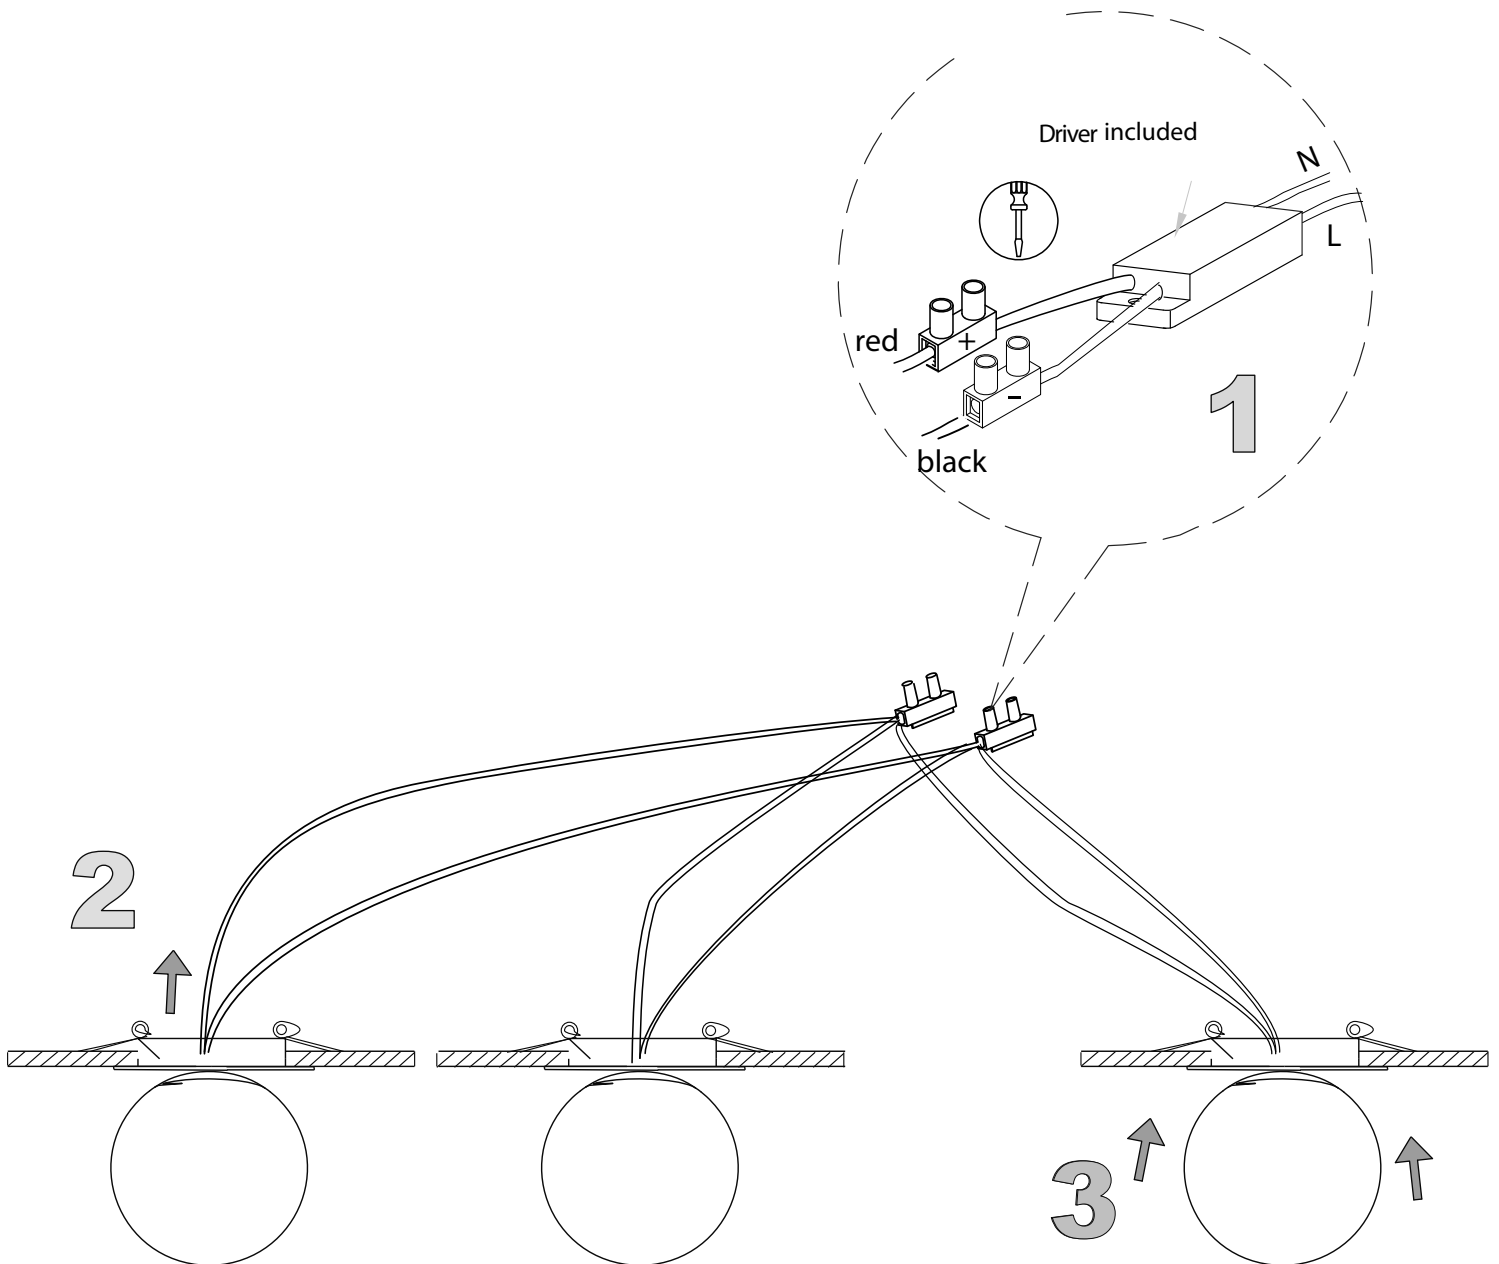

www.almalight.com

Cristobal de Moura, 195-197,
08019 - Barcelona, Spain
t. +34.93.266.07.75 // +34.93.308.53.46
fax. +34.93.308.43.86

FEATURE

LED Seoul 4,5W 2700K 230V - 50Hz

The lamp can be only indoor used. If in doubt, consult a qualified electrician or contact your retail outlet. Ensure that you always install the fitting to the relevant regulations. Certain regulations indicate that lighting fittings should be installed by a qualified electrician.

www.almalight.com

Cristobal de Moura, 195-197,
08019 - Barcelona, Spain
t. +34.93.266.07.75 // +34.93.308.53.46
fax. +34.93.308.43.86

FEATURE

LED Seoul 4,5W 2700K 230V - 50Hz

The lamp can be only indoor used if in doubt, consult a qualified electrician or contact your retail outlet. Ensure that you always install the fitting to the relevant regulations. Certain regulations indicate that lighting fittings should be installed by a qualified electrician.