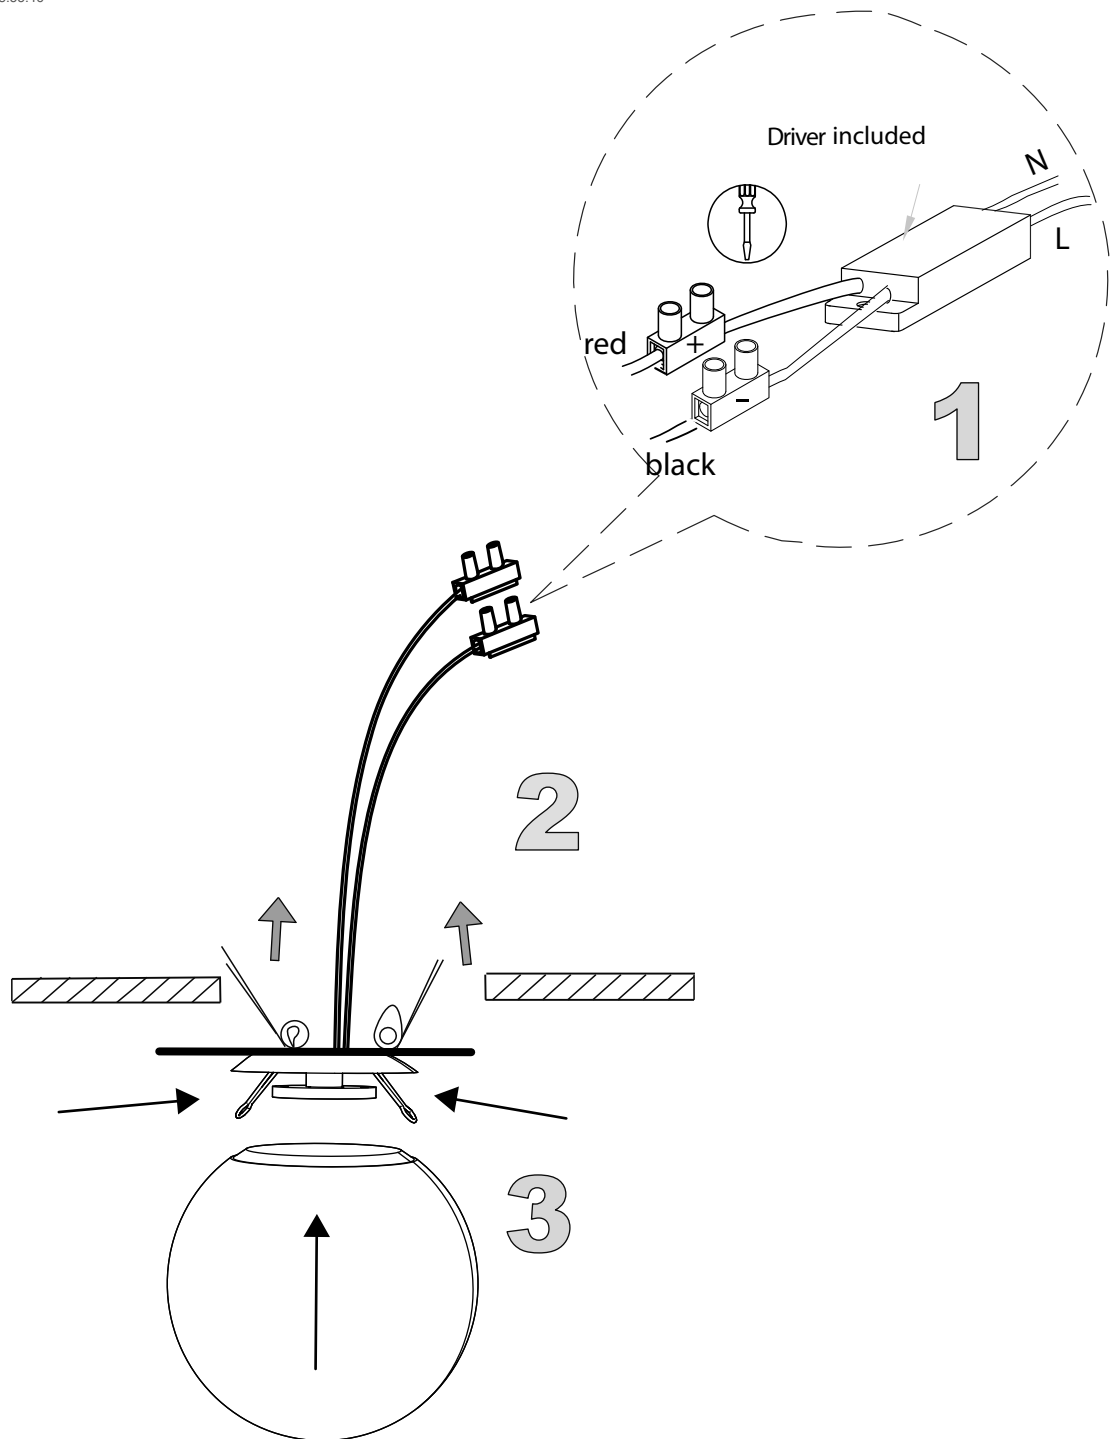

www.almalight.com

Cristobal de Moura, 195-197,
08019 - Barcelona, Spain
t. +34.93.266.07.75 // +34.93.308.53.46
fax. +34.93.308.43.86

FEATURE

LED Seoul 4,5W 2700K 230V - 50Hz

The lamp can be only indoor used. If in doubt, consult a qualified electrician or contact your retail outlet. Ensure that you always install the fitting to the relevant regulations. Certain regulations indicate that lighting fittings should be installed by a qualified electrician.

www.almalight.com

Cristobal de Moura, 195-197,
08019 - Barcelona, Spain
t. +34.93.266.07.75 // +34.93.308.53.46
fax. +34.93.308.43.86

FEATURE

LED Seoul 4,5W 2700K 230V - 50Hz

The lamp can be only indoor used if in doubt, consult a qualified electrician or contact your retail outlet. Ensure that you always install the fitting to the relevant regulations. Certain regulations indicate that lighting fittings should be installed by a qualified electrician.