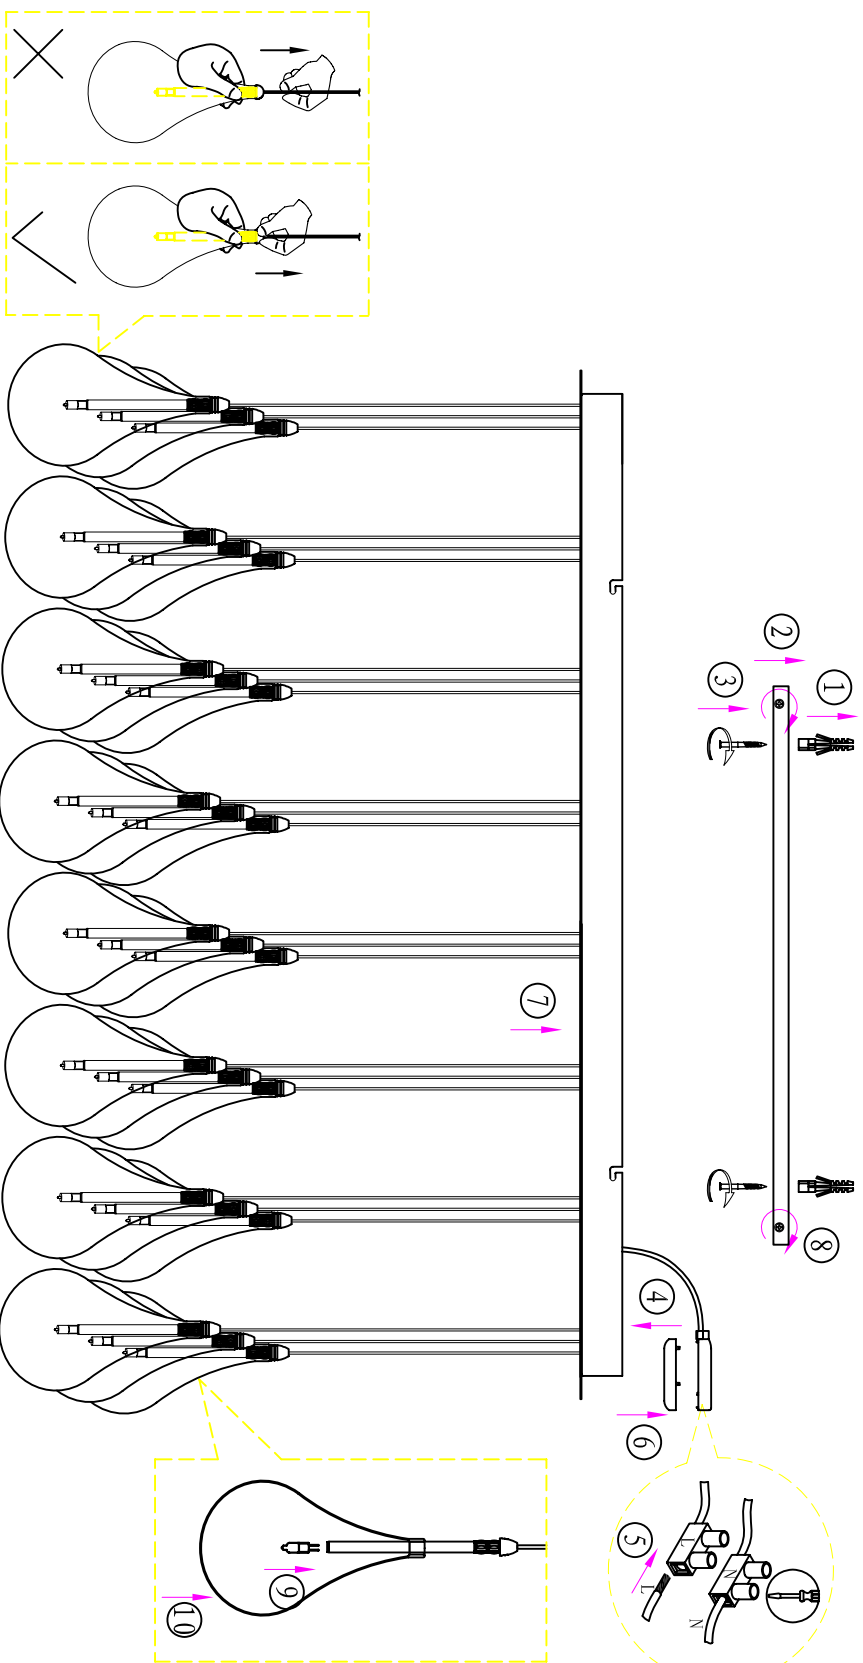

INSTALLATION INSTRUCTION

Item No. : 5102/246

FEATURE

!n 220-240V!« 50Hz

!n Lamp Type:G4 24!A Max 10W 12V!«

The lamp can be only indoor used

If in doubt,consult a qualified electrician or contact your retail outlet. Ensure that you always install the fitting to the relevant regulations.Certain regulations indicate that lighting fittings should be installed by a qualified electrician.