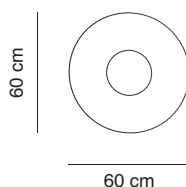

Sun

Design by Josep Puig & Josep Novell

Pantalla cristal opal triplex soplado
Shade triplex blown opal glass

Estructura hierro
Structure iron

Lámpara no incluida
Lamp not included

5311/016 pintado epoxi blanco **epoxi white painted**

R7s 200W / LED

A+

Lámpara incluida y no reemplazable
Lamp included and not replaceable

5311/016 RGB pintado epoxi blanco **epoxi white painted**
RGB LED 12W 300lm-350lm

A+

Suspensión mediante cables de acero de 2 metros ajustables mediante sistema de autobloqueo
Suspended by 2 metres of steel cable, height adjustable with auto blocking system

CE IP 20

ALMAlight
Barcelona