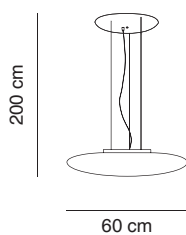

Sun

Design by Josep Puig & Josep Novell

Pantalla cristal opal triplex soplado
Shade triplex blown opal glass

Estructura hierro
Structure iron

Lámpara no incluida
Lamp not included

5311/016 pintado epoxi blanco **epoxi white painted**

R7s 200W / LED

A+

Lámpara incluida y no reemplazable
Lamp included and not replaceable

5311/016 RGB pintado epoxi blanco **epoxi white painted**
RGB LED 12W 300lm-350lm

A+

Suspensión mediante cables de acero de 2 metros ajustables mediante sistema de autobloqueo
Suspended by 2 metres of steel cable, height adjustable with auto blocking system